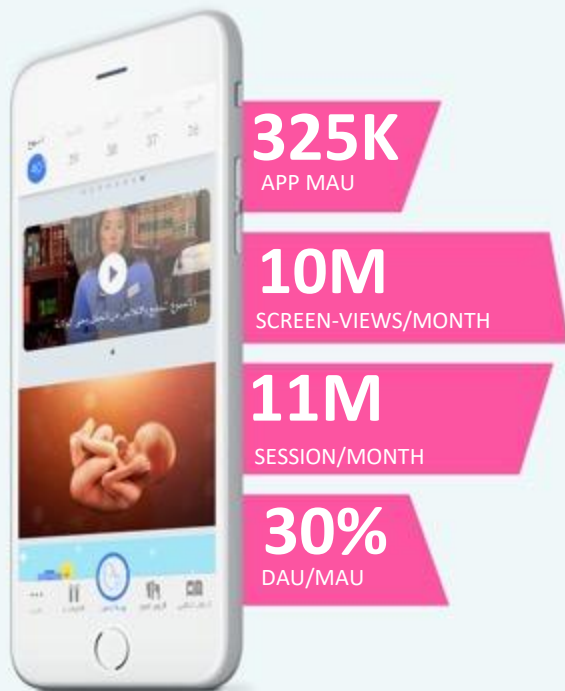

60%

FEMALE

94%

MOBILE
VISITORS

2:30

TIME ON SITE

66%

MILLENNIAL

An engaged audience with content across multiple platforms

Partnering with leading content providers to deliver comprehensive & trusted content

Medical Section

- Harvard symptom checker
- 24 medical categories
- 1100+ diseases index
- 70+ organs & systems
- 350+ examinations

CONTENT

Content displayed on our website

- Articles, videos, slideshows, quizzes, Q&A
- Edited and reviewed by Webteb
- Average of 10K-25K views per piece
- *Rates will increase for "Sponsored" or "Branded" content*