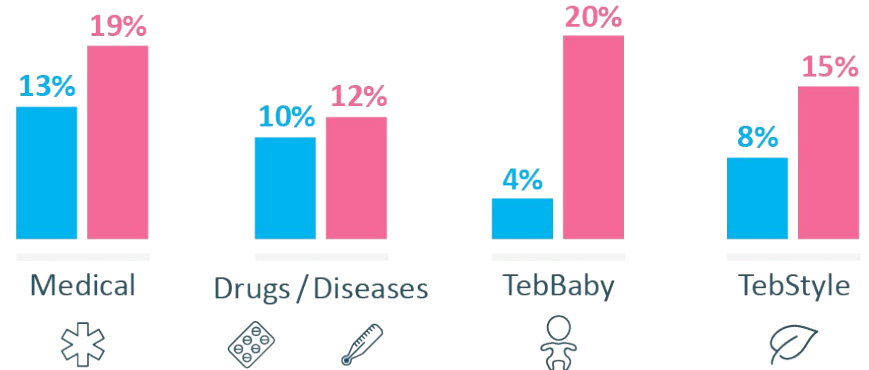

60%

FEMALE

94%

MOBILE
VISITORS

2:30

TIME ON SITE

66%

MILLENNIAL

Operating across MENA with a large presence in the GCC

Saudi Arabia and **Egypt** are the top 2 sources of traffic for Webteb

Our largest demographics are men and women aged 18-34

Gender & Age

Gender & Section