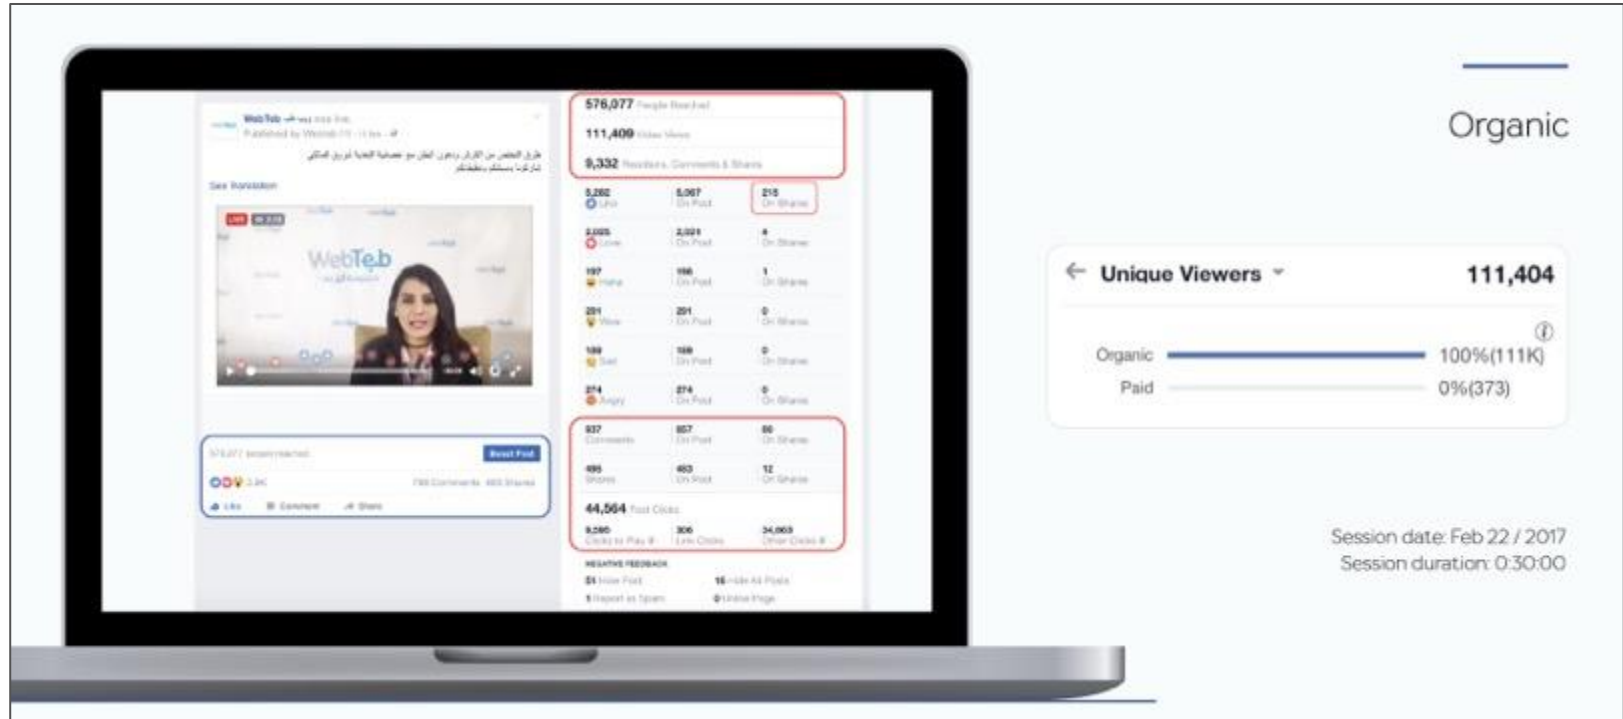

Apps 

Web
Te.b

Newsletter 

Social engagement, reach, and creativity have led to dramatic month over month growth

The launch of our Facebook LIVE series with doctors & professionals drew large engagement from users