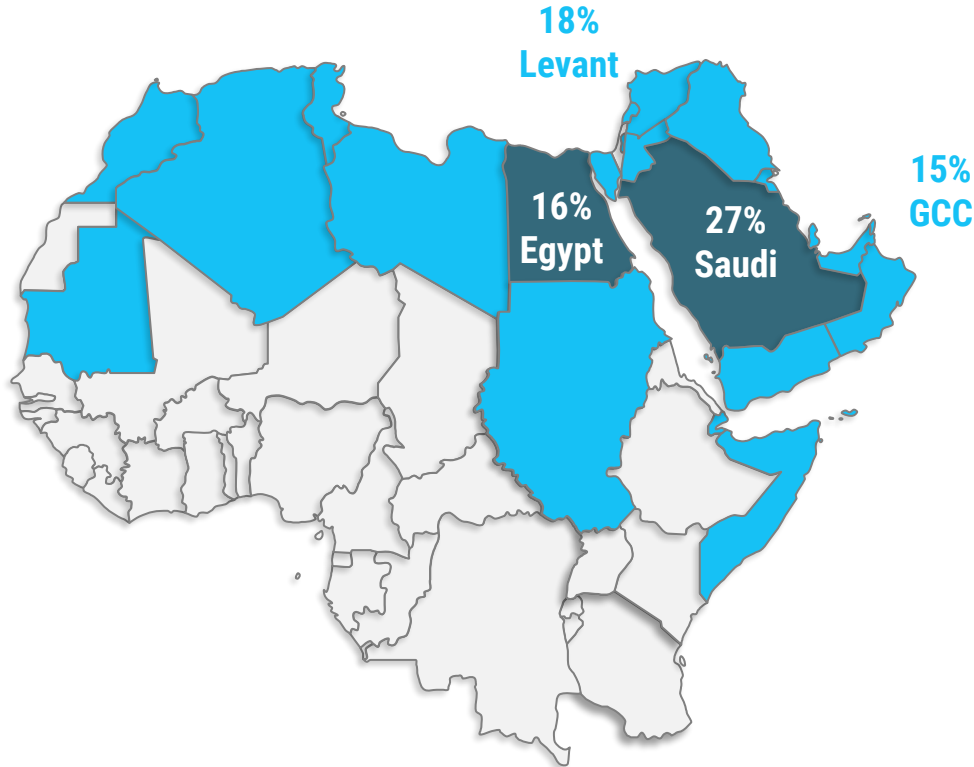

Operating across MENA with a large presence in the GCC

Saudi Arabia and **Egypt** are the top 2 sources of traffic for Webteb

Our largest demographics are men and women aged 18-34

Gender & Age

Gender & Section