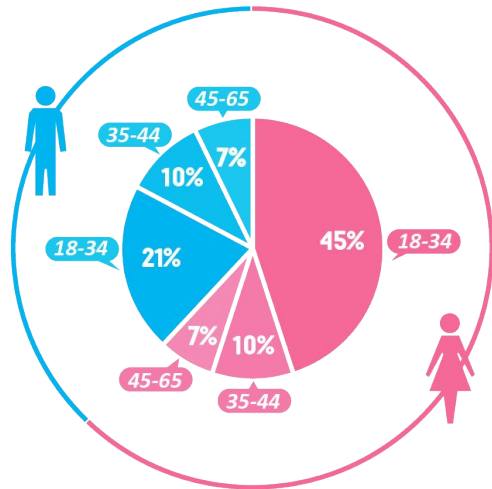

60%

FEMALE

94%

MOBILE
VISITORS

2:30

TIME ON SITE

66%

MILLENNIAL

Example 1: **Pregnant woman**

- Schedule of tests
- Videos by doctors
- Baby names tool
- Information for fathers
- Articles about pregnancy
- Due date calculator
- Fetal development stages
- Latest news & studies

Example 2: **Mother of 3 month old**

- Baby growth trackers
- Videos by doctors
- Symptom checker
- Vaccinations
- Advice for fathers
- Feeding and nursing
- Time management
- Latest news & studies

WebTeb is the dominant Arabic medical and health platform in the Middle East

Operating across MENA with a large presence in the GCC

Saudi Arabia and **Egypt** are the top 2 sources of traffic for Webteb

Our largest demographics are men and women aged 18-34

Gender & Age

Gender & Section