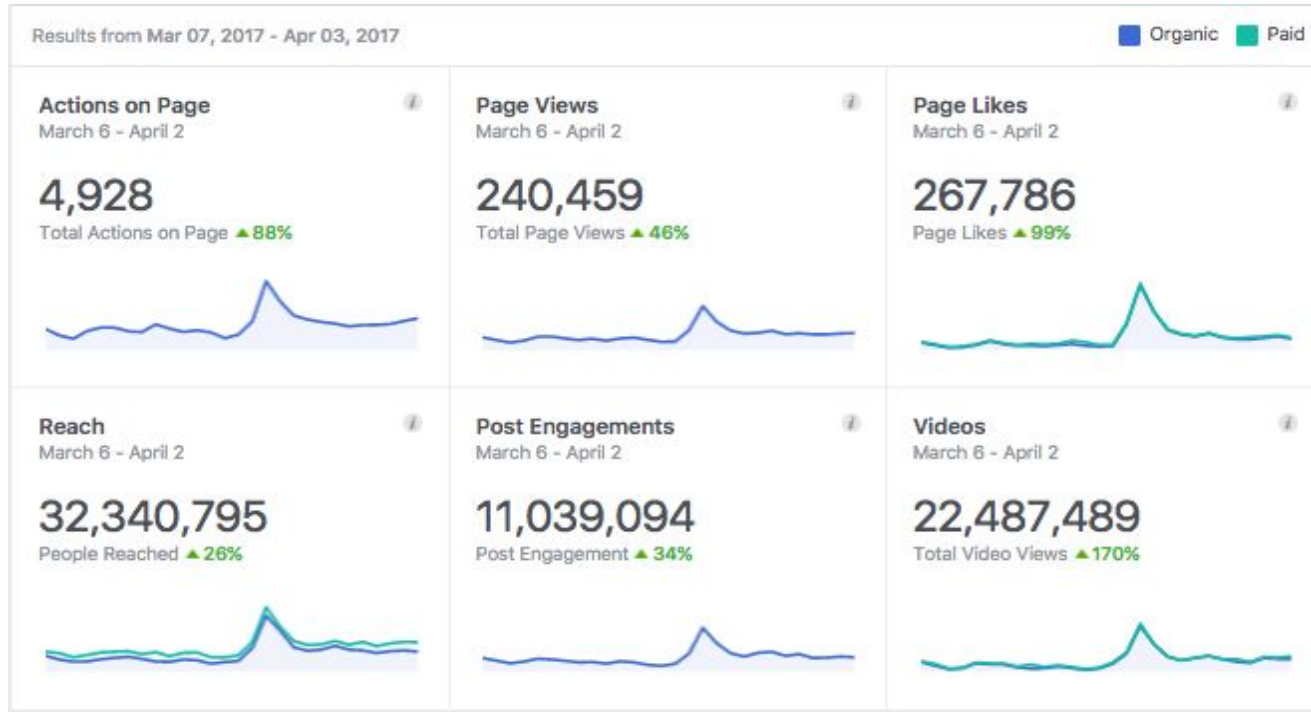

60%

FEMALE

94%

MOBILE
VISITORS

2:30

TIME ON SITE

66%

MILLENNIAL

Apps 

Web
Te.b

Newsletter 

Social engagement, reach, and creativity have led to dramatic month over month growth

The launch of our Facebook LIVE series with doctors & professionals drew large engagement from users